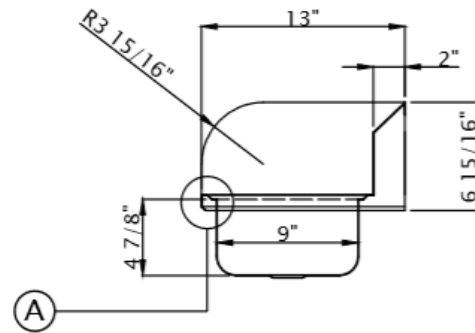

**FRONT ELEVATION**

SEE DETAIL "A"

**SIDE VIEW**

- 20 GA. STAINLESS STEEL CONSTRUCTION.
- 3.5" GOOSENECK FAUCET INCLUDED

**DETAIL "A"**

**PLAN VIEW**

**ISOMETRIC**

3.5" Gooseneck Faucet Included

DRAWN FOR :	MAT. TOP : 20 GA. S/S BASE :	DATE	REVISIONS	<p><b>Tarrison Products Ltd.</b></p>
REF. NO :	REQ'D/ITEM :			
ITEM NAME : Hand Sink with Side Splash	DATE : May/ 02/ 2018			
PROD. NO. : HSF9SP	BY :			
SCALE: 1/2" = 1'-0"	CHECKED BY :			