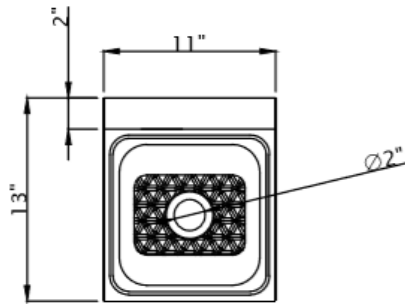

**FRONT ELEVATION**

SEE DETAIL "A"

**SIDE VIEW**

- 20 GA. STAINLESS STEEL CONSTRUCTION.
- 3.5" GOOSENECK FAUCET INCLUDED

**DETAIL "A"**

**PLAN VIEW**

**ISOMETRIC**

3.5" Gooseneck Faucet Included

DRAWN FOR :	MAT. TOP : 20 GA. S/S BASE :	DATE	REVISIONS	<p><b>Tarrison Products Ltd.</b></p>
REF. NO :	REQ'D/ITEM :			
ITEM NAME : Hand Sink with Side Splash	DATE : May/ 02/ 2018			
PROD. NO. : HSF9SP	BY :			
SCALE: 1/2" = 1'-0"	CHECKED BY :			