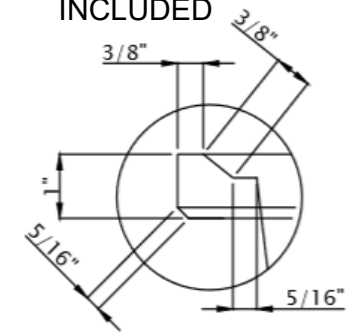

**FRONT ELEVATION**

SEE DETAIL "A"

**SIDE VIEW**

- 20 GA. STAINLESS STEEL CONSTRUCTION.
- 3.5" GOOSENECK FAUCET INCLUDED

**DETAIL "A"**

**PLAN VIEW**

**ISOMETRIC**

3.5" Gooseneck Faucet Included

DRAWN FOR :	MAT. TOP : 20 GA. S/S BASE :	DATE	REVISIONS	<p><b>Tarrison Products Ltd.</b></p>
REF. NO :	REQ'D/ITEM :			
ITEM NAME : Hand Sink with Side Splash	DATE : May/ 02/ 2018			
PROD. NO. : HSF9SP	BY :			
SCALE: 1/2" = 1'-0"	CHECKED BY :			